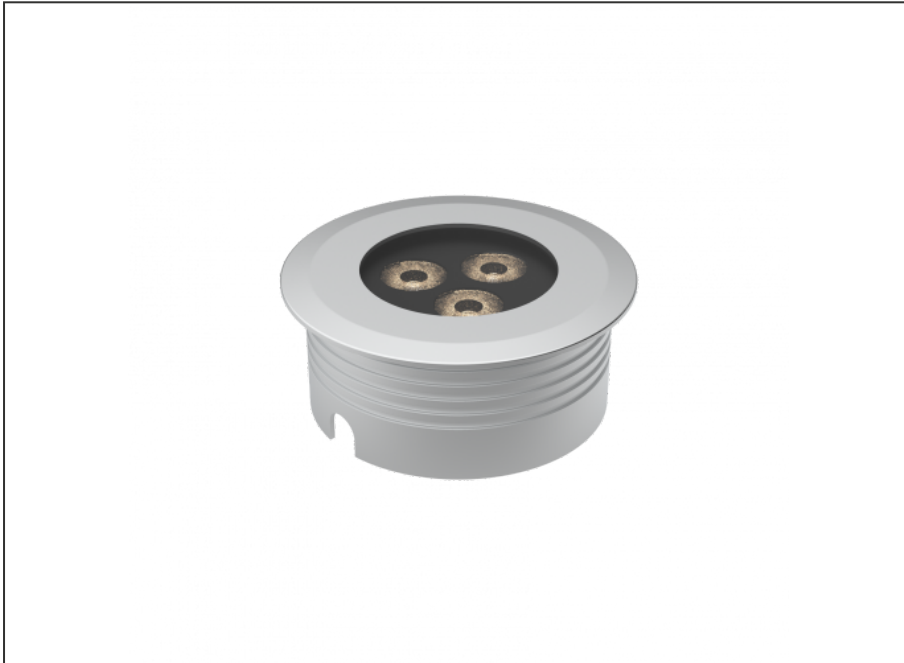

Recessed Uplight

SPECIFICATIONS

Product Code	AQL-158
Family	LumenaPro
Construction Material	CNC Machined Aluminium
IP Rating	IP67
Warranty	5 Year Aqualux Warranty

CONFIGURED OPTIONS

Variant Code	AQL-158-A1B021AM10Q
Body Colour	Satin Chrome Anodize
Control Gear	24V DC
Rated Power	21W
Nominal Lumens	960 lm
CCT / Colour	Amber 585nm
Optical	10
CRI	00
Other	AqualuxPLUS QuickConnect
Dimming	PWM 10V Dimming

INTRODUCTION

The AQL-158 is a high-powered recessed uplight for illuminating walls, features and columns. Available with advanced wall-washing reflector for even horizontal illumination and glare minimisation, the AQL-158 can also be configured with triple TIR options for symmetric beam patterns and RGBW operation.