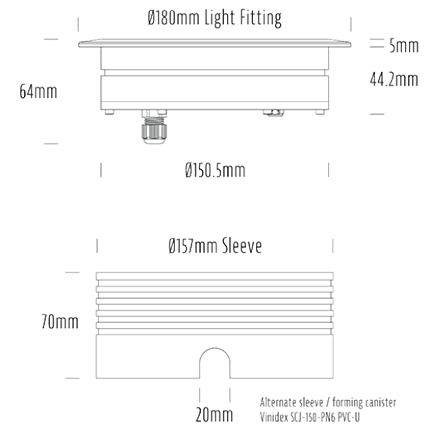

Recessed Uplight

SPECIFICATIONS

Product Code	AQL-158
Family	LumenaPro
Construction Material	CNC Machined Aluminium
IP Rating	IP67
Warranty	5 Year Aqualux Warranty

CONFIGURED OPTIONS

Variant Code	AQL-158-A1B021AM10Q
Body Colour	Satin Chrome Anodize
Control Gear	24V DC
Rated Power	21W
Nominal Lumens	960 lm
CCT / Colour	Amber 585nm
Optical	10
CRI	00
Other	AqualuxPLUS QuickConnect
Dimming	PWM 10V Dimming

INTRODUCTION

The AQL-158 is a high-powered recessed uplight for illuminating walls, features and columns. Available with advanced wall-washing reflector for even horizontal illumination and glare minimisation, the AQL-158 can also be configured with triple TIR options for symmetric beam patterns and RGBW operation.