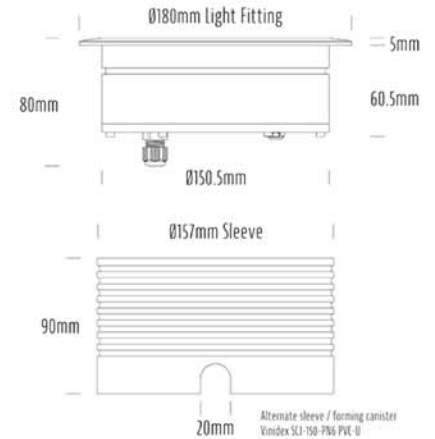

## SPECIFICATIONS

Product Code	AQL-157
Family	LumenaPro
Construction Material	CNC Machined Aluminium
IP Rating	IP67
Warranty	5 Year Aqualux Warranty

## CONFIGURED OPTIONS

Variant Code	AQL-157-A4B03030A3Q
Body Colour	Dulux Venerable Silver 9067621K
Control Gear	24V DC
Rated Power	30W
Nominal Lumens	3000 lm
CCT / Colour	3000K / 700mA
Optical	A3
CRI	90
Other	AqualuxPLUS QuickConnect
Dimming	PWM 10V Dimming