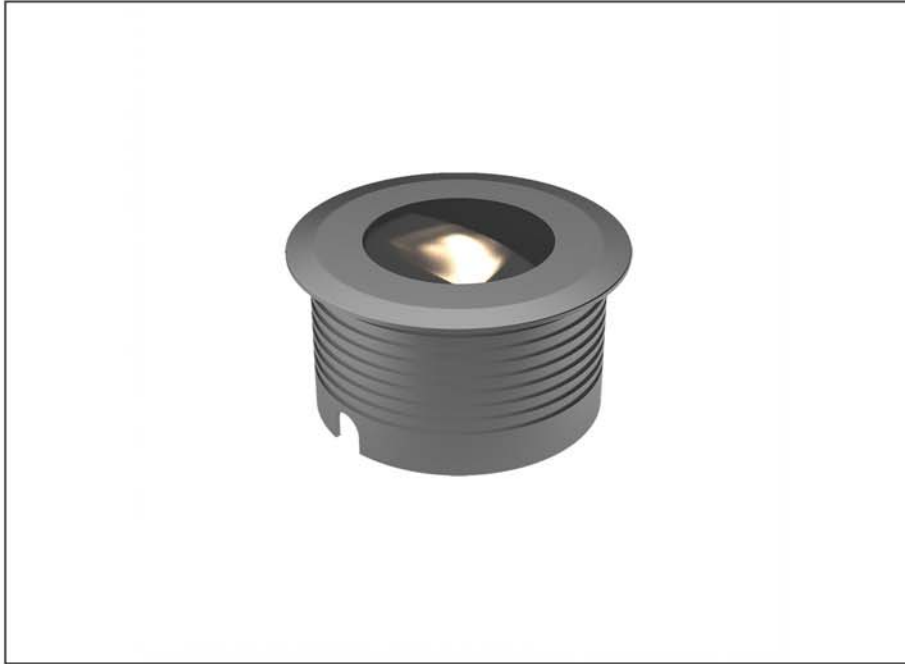

# High power wall washer

## SPECIFICATIONS

Product Code	AQL-157
Family	LumenaPro
Construction Material	CNC Machined Aluminium
IP Rating	IP67
Warranty	5 Year Aqualux Warranty

## CONFIGURED OPTIONS

Variant Code	AQL-157-A4B03030A3Q
Body Colour	Dulux Venerable Silver 9067621K
Control Gear	24V DC
Rated Power	30W
Nominal Lumens	3000 lm
CCT / Colour	3000K / 700mA
Optical	A3
CRI	90
Other	AqualuxPLUS QuickConnect
Dimming	PWM 10V Dimming

## INTRODUCTION

The AQL-157 is designed for larger scale vertical illumination of walls, facades and features from an inground luminaire.

1300 662 644  
[sales@aqualux.com.au](mailto:sales@aqualux.com.au)