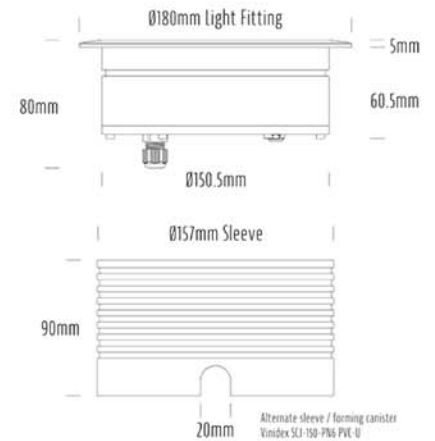

## SPECIFICATIONS

Product Code	AQL-157
Family	LumenaPro
Construction Material	CNC Machined Aluminium
IP Rating	IP67
Warranty	5 Year Aqualux Warranty

## CONFIGURED OPTIONS

Variant Code	AQL-157-A3B03030A3Q
Body Colour	Dulux Medium Bronze 9068183K
Control Gear	24V DC
Rated Power	30W
Nominal Lumens	3000 lm
CCT / Colour	3000K / 700mA
Optical	A3
CRI	90
Other	AqualuxPLUS QuickConnect
Dimming	PWM 10V Dimming