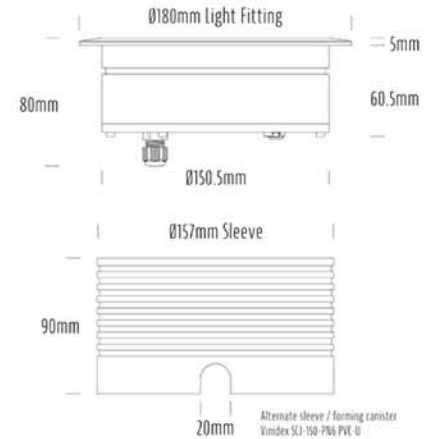

High power wall washer

SPECIFICATIONS

Product Code	AQL-157
Family	LumenaPro
Construction Material	CNC Machined Aluminium
IP Rating	IP67
Warranty	5 Year Aqualux Warranty

CONFIGURED OPTIONS

Variant Code	AQL-157-A2B03030A3Q
Body Colour	Dulux Black Ace 9069116F
Control Gear	24V DC
Rated Power	30W
Nominal Lumens	3000 lm
CCT / Colour	3000K / 700mA
Optical	A3
CRI	90
Other	AqualuxPLUS QuickConnect
Dimming	PWM 10V Dimming