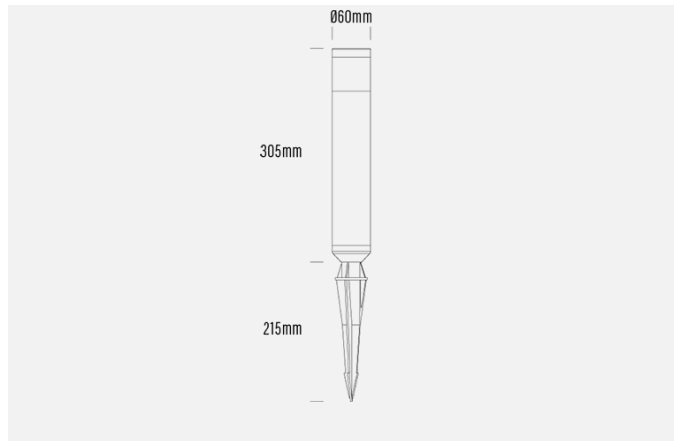

AQL-130

Spike Bollard

INTRODUCTION

The AQL-130 is a 300mm Mini-Bollard perfect for pathway & entrance way illumination. Durable ABS spike ensures good stability in many soil types.

SPECIFICATIONS

Product Code	AQL-130
Family	Lumena
Construction Material	CNC Machined Aluminium
Cable	1M Aqualux PLUS QuickConnect
IP Rating	IP65
Warranty	7 Year Aqualux Warranty

CONFIGURED OPTIONS

Variant Code	AQL-130-A8X00830DCQ
Body Colour	A8 - White
Control Gear	12~24V AC / 24V DC
Rated Power	8W
Nominal Lumens	600 lm
CCT / Colour	3000K
Optical	DC
CRI	90
Other	AqualuxPLUS QuickConnect
Dimming	3-Wire 10V PWM