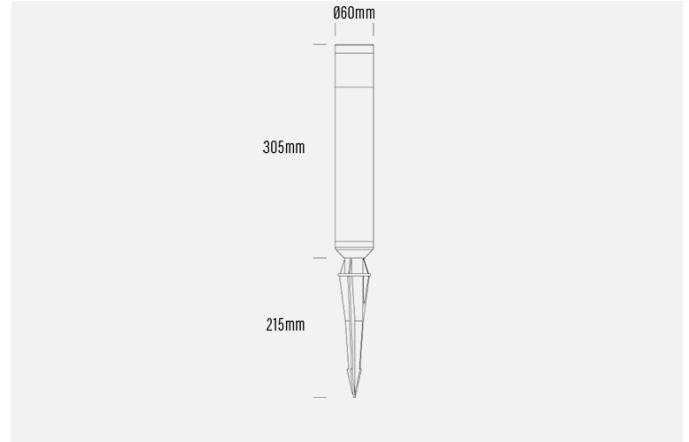

AQL-130

Spike Bollard

INTRODUCTION

The AQL-130 is a 300mm Mini-Bollard perfect for pathway & entrance way illumination. Durable ABS spike ensures good stability in many soil types.

SPECIFICATIONS

Product Code	AQL-130
Family	Lumena
Construction Material	CNC Machined Aluminium
Cable	1M Aqualux PLUS QuickConnect
IP Rating	IP65
Warranty	7 Year Aqualux Warranty

CONFIGURED OPTIONS

Variant Code	AQL-130-A4X00830DCQ
Body Colour	A4 - Basalt
Control Gear	12~24V AC / 24V DC
Rated Power	8W
Nominal Lumens	600 lm
CCT / Colour	3000K
Optical	DC
CRI	90
Other	AqualuxPLUS QuickConnect
Dimming	3-Wire 10V PWM