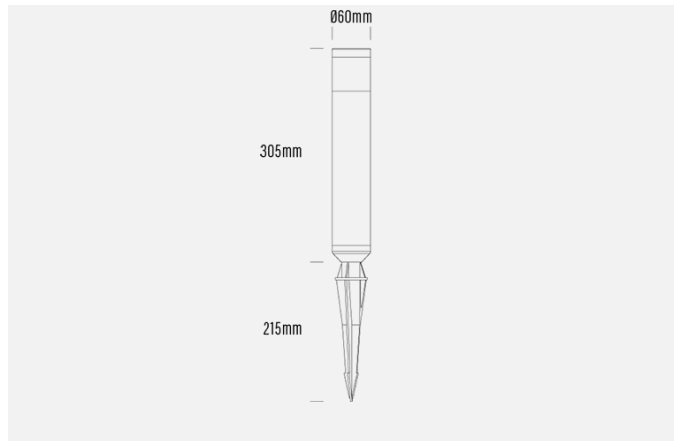

AQL-130

Spike Bollard

INTRODUCTION

The AQL-130 is a 300mm Mini-Bollard perfect for pathway & entrance way illumination. Durable ABS spike ensures good stability in many soil types.

SPECIFICATIONS

Product Code	AQL-130
Family	Lumena
Construction Material	CNC Machined Aluminium
Cable	1M Aqualux PLUS QuickConnect
IP Rating	IP65
Warranty	7 Year Aqualux Warranty

CONFIGURED OPTIONS

Variant Code	AQL-130-A3X00830DCQ
Body Colour	A3 - Bronze
Control Gear	12~24V AC / 24V DC
Rated Power	8W
Nominal Lumens	600 lm
CCT / Colour	3000K
Optical	DC
CRI	90
Other	AqualuxPLUS QuickConnect
Dimming	3-Wire 10V PWM