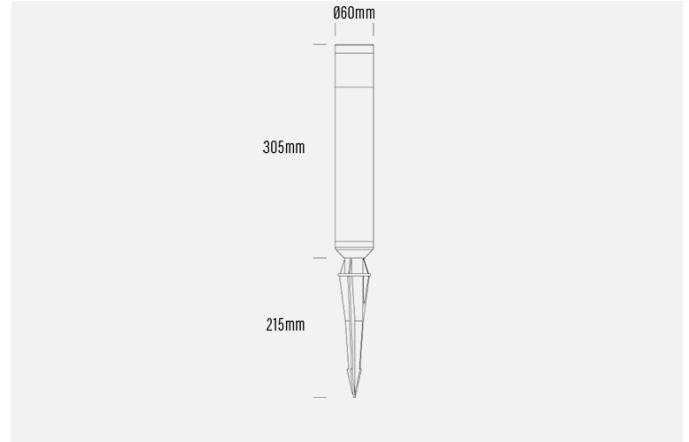

AQL-130

Spike Bollard

INTRODUCTION

The AQL-130 is a 300mm Mini-Bollard perfect for pathway & entrance way illumination. Durable ABS spike ensures good stability in many soil types.

SPECIFICATIONS

| | |
|-----------------------|------------------------------|
| Product Code | AQL-130 |
| Family | Lumena |
| Construction Material | CNC Machined Aluminium |
| Cable | 1M Aqualux PLUS QuickConnect |
| IP Rating | IP65 |
| Warranty | 7 Year Aqualux Warranty |

CONFIGURED OPTIONS

| | |
|----------------|--------------------------|
| Variant Code | AQL-130-A2X00830DCQ |
| Body Colour | A2 - Black |
| Control Gear | 12~24V AC / 24V DC |
| Rated Power | 8W |
| Nominal Lumens | 600 lm |
| CCT / Colour | 3000K |
| Optical | DC |
| CRI | 90 |
| Other | AqualuxPLUS QuickConnect |
| Dimming | 3-Wire 10V PWM |