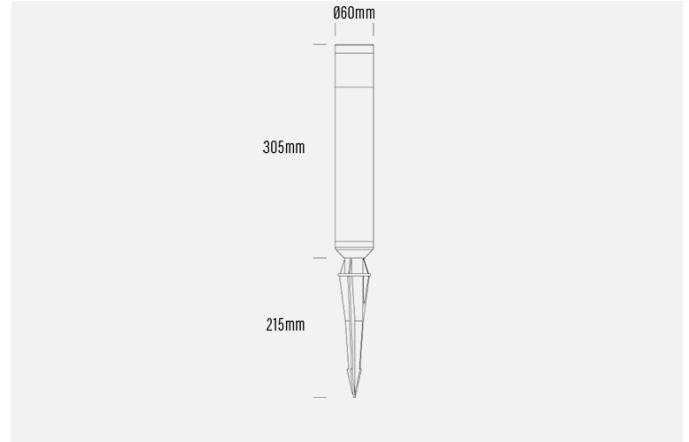

## INTRODUCTION

The AQL-130 is a 300mm Mini-Bollard perfect for pathway & entrance way illumination. Durable ABS spike ensures good stability in many soil types.

## SPECIFICATIONS

Product Code	AQL-130
Family	Lumena
Construction Material	CNC Machined Aluminium
Cable	1M Aqualux PLUS QuickConnect
IP Rating	IP65
Warranty	7 Year Aqualux Warranty

## CONFIGURED OPTIONS

Variant Code	AQL-130-A1X00830DCQ
Body Colour	A1 - Silver
Control Gear	12~24V AC / 24V DC
Rated Power	8W
Nominal Lumens	600 lm
CCT / Colour	3000K
Optical	DC
CRI	90
Other	AqualuxPLUS QuickConnect
Dimming	3-Wire 10V PWM