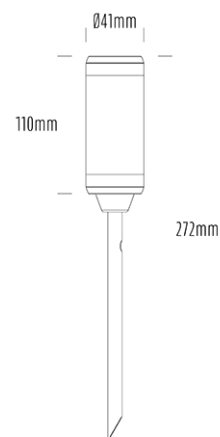

Spike Uplight

SPECIFICATIONS

Product Code	AQL-105
Family	Lumena
Construction Material	CNC Machined & Anodised Aluminium 6061
Cable	900mm Aqualux 2-Core Silicone / PTFE Cable
IP Rating	IP67
Warranty	5 Year Aqualux Warranty

CONFIGURED OPTIONS

Variant Code	AQL-105-A3Z010Z225Q
Body Colour	Dulux Medium Bronze 9068183K
Control Gear	24V DC RGBW
Rated Power	10W
Nominal Lumens	555 lm
CCT / Colour	RGB+3000K
Optical	25
CRI	80
Other	AqualuxPLUS QuickConnect
Dimming	4CH Low-Side PWM