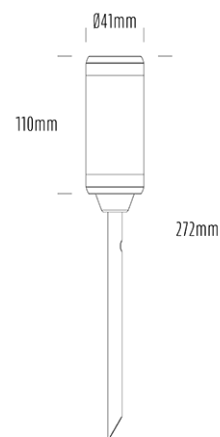

Spike Uplight

SPECIFICATIONS

Product Code	AQL-105
Family	Lumena
Construction Material	CNC Machined & Anodised Aluminium 6061
Cable	900mm Aqualux 2-Core Silicone / PTFE Cable
IP Rating	IP67
Warranty	5 Year Aqualux Warranty

CONFIGURED OPTIONS

Variant Code	AQL-105-A3X007RD40Q
Body Colour	Dulux Medium Bronze 9068183K
Control Gear	12~24V AC / 24V DC
Rated Power	7W
Nominal Lumens	280 lm
CCT / Colour	Red 630nm
Optical	40
CRI	00
Other	AqualuxPLUS QuickConnect
Dimming	Optional 10V PWM (DC)