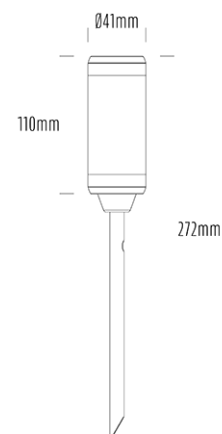

## SPECIFICATIONS

Product Code	AQL-105
Family	Lumena
Construction Material	CNC Machined & Anodised Aluminium 6061
Cable	900mm Aqualux 2-Core Silicone / PTFE Cable
IP Rating	IP67
Warranty	5 Year Aqualux Warranty

## CONFIGURED OPTIONS

Variant Code	AQL-105-A3X007RD25Q
Body Colour	Dulux Medium Bronze 9068183K
Control Gear	12~24V AC / 24V DC
Rated Power	7W
Nominal Lumens	280 lm
CCT / Colour	Red 630nm
Optical	25
CRI	00
Other	AqualuxPLUS QuickConnect
Dimming	Optional 10V PWM (DC)