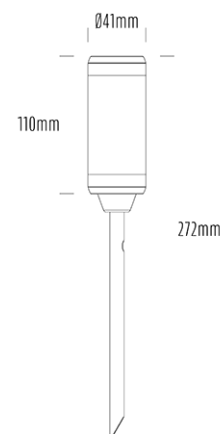

## SPECIFICATIONS

Product Code	AQL-105
Family	Lumena
Construction Material	CNC Machined & Anodised Aluminium 6061
Cable	900mm Aqualux 2-Core Silicone / PTFE Cable
IP Rating	IP67
Warranty	5 Year Aqualux Warranty

## CONFIGURED OPTIONS

Variant Code	AQL-105-A3X007RD10Q
Body Colour	Dulux Medium Bronze 9068183K
Control Gear	12~24V AC / 24V DC
Rated Power	7W
Nominal Lumens	280 lm
CCT / Colour	Red 630nm
Optical	10
CRI	00
Other	AqualuxPLUS QuickConnect
Dimming	Optional 10V PWM (DC)