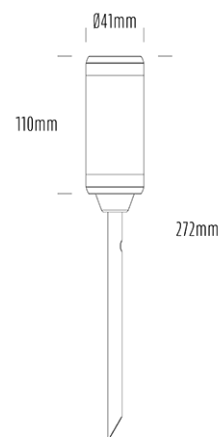

## SPECIFICATIONS

Product Code	AQL-105
Family	Lumena
Construction Material	CNC Machined & Anodised Aluminium 6061
Cable	900mm Aqualux 2-Core Silicone / PTFE Cable
IP Rating	IP67
Warranty	5 Year Aqualux Warranty

## CONFIGURED OPTIONS

Variant Code	AQL-105-A3X007GN40Q
Body Colour	Dulux Medium Bronze 9068183K
Control Gear	12~24V AC / 24V DC
Rated Power	7W
Nominal Lumens	420 lm
CCT / Colour	Green 530nm
Optical	40
CRI	00
Other	AqualuxPLUS QuickConnect
Dimming	Optional 10V PWM (DC)