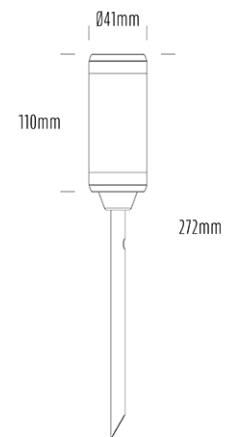

## SPECIFICATIONS

Product Code	AQL-105
Family	Lumena
Construction Material	CNC Machined & Anodised Aluminium 6061
Cable	900mm Aqualux 2-Core Silicone / PTFE Cable
IP Rating	IP67
Warranty	5 Year Aqualux Warranty

## CONFIGURED OPTIONS

Variant Code	AQL-105-A3X007GN25Q
Body Colour	Dulux Medium Bronze 9068183K
Control Gear	12~24V AC / 24V DC
Rated Power	7W
Nominal Lumens	420 lm
CCT / Colour	Green 530nm
Optical	25
CRI	00
Other	AqualuxPLUS QuickConnect
Dimming	Optional 10V PWM (DC)