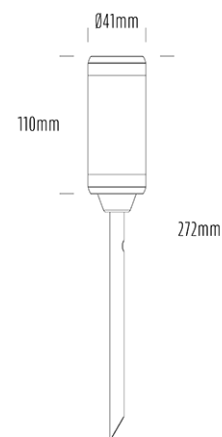

Spike Uplight

SPECIFICATIONS

Product Code	AQL-105
Family	Lumena
Construction Material	CNC Machined & Anodised Aluminium 6061
Cable	900mm Aqualux 2-Core Silicone / PTFE Cable
IP Rating	IP67
Warranty	5 Year Aqualux Warranty

CONFIGURED OPTIONS

Variant Code	AQL-105-A3X007AM40Q
Body Colour	Dulux Medium Bronze 9068183K
Control Gear	12~24V AC / 24V DC
Rated Power	7W
Nominal Lumens	320 lm
CCT / Colour	Amber 585nm
Optical	40
CRI	00
Other	AqualuxPLUS QuickConnect
Dimming	Optional 10V PWM (DC)