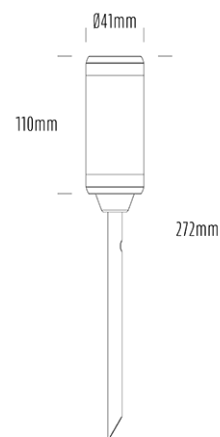

## SPECIFICATIONS

Product Code	AQL-105
Family	Lumena
Construction Material	CNC Machined & Anodised Aluminium 6061
Cable	900mm Aqualux 2-Core Silicone / PTFE Cable
IP Rating	IP67
Warranty	5 Year Aqualux Warranty

## CONFIGURED OPTIONS

Variant Code	AQL-105-A3X007AM25Q
Body Colour	Dulux Medium Bronze 9068183K
Control Gear	12~24V AC / 24V DC
Rated Power	7W
Nominal Lumens	320 lm
CCT / Colour	Amber 585nm
Optical	25
CRI	00
Other	AqualuxPLUS QuickConnect
Dimming	Optional 10V PWM (DC)