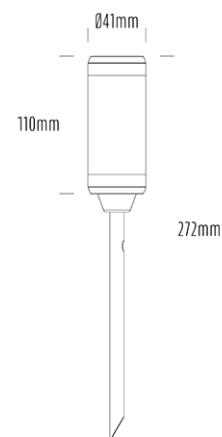

Spike Uplight

SPECIFICATIONS

Product Code	AQL-105
Family	Lumena
Construction Material	CNC Machined & Anodised Aluminium 6061
Cable	900mm Aqualux 2-Core Silicone / PTFE Cable
IP Rating	IP67
Warranty	5 Year Aqualux Warranty

CONFIGURED OPTIONS

Variant Code	AQL-105-A3X0075740Q
Body Colour	Dulux Medium Bronze 9068183K
Control Gear	12~24V AC / 24V DC
Rated Power	7W
Nominal Lumens	600 lm
CCT / Colour	5700K / 550mA
Optical	40
CRI	80
Other	AqualuxPLUS QuickConnect
Dimming	Optional 10V PWM (DC)