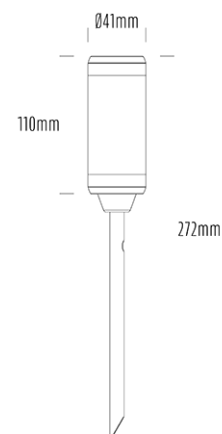

## SPECIFICATIONS

Product Code	AQL-105
Family	Lumena
Construction Material	CNC Machined & Anodised Aluminium 6061
Cable	900mm Aqualux 2-Core Silicone / PTFE Cable
IP Rating	IP67
Warranty	5 Year Aqualux Warranty

## CONFIGURED OPTIONS

Variant Code	AQL-105-A3X0075710Q
Body Colour	Dulux Medium Bronze 9068183K
Control Gear	12~24V AC / 24V DC
Rated Power	7W
Nominal Lumens	600 lm
CCT / Colour	5700K / 550mA
Optical	10
CRI	80
Other	AqualuxPLUS QuickConnect
Dimming	Optional 10V PWM (DC)