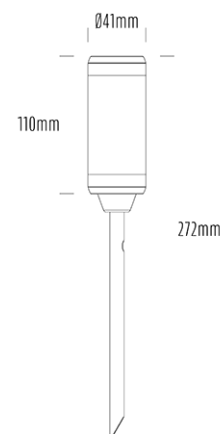

## SPECIFICATIONS

Product Code	AQL-105
Family	Lumena
Construction Material	CNC Machined & Anodised Aluminium 6061
Cable	900mm Aqualux 2-Core Silicone / PTFE Cable
IP Rating	IP67
Warranty	5 Year Aqualux Warranty

## CONFIGURED OPTIONS

Variant Code	AQL-105-A3X0073040Q
Body Colour	Dulux Medium Bronze 9068183K
Control Gear	12~24V AC / 24V DC
Rated Power	7W
Nominal Lumens	550 lm
CCT / Colour	3000K / 550mA
Optical	40
CRI	90
Other	AqualuxPLUS QuickConnect
Dimming	Optional 10V PWM (DC)