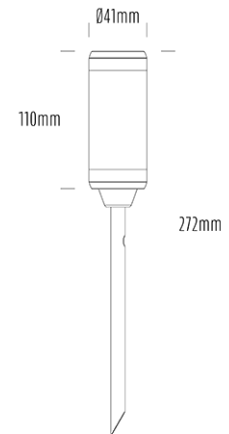

## SPECIFICATIONS

Product Code	AQL-105
Family	Lumena
Construction Material	CNC Machined & Anodised Aluminium 6061
Cable	900mm Aqualux 2-Core Silicone / PTFE Cable
IP Rating	IP67
Warranty	5 Year Aqualux Warranty

## CONFIGURED OPTIONS

Variant Code	AQL-105-A3X0072740Q
Body Colour	Dulux Medium Bronze 9068183K
Control Gear	12~24V AC / 24V DC
Rated Power	7W
Nominal Lumens	550 lm
CCT / Colour	2700K / 550mA
Optical	40
CRI	90
Other	AqualuxPLUS QuickConnect
Dimming	Optional 10V PWM (DC)