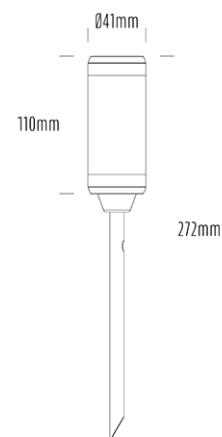

Spike Uplight

SPECIFICATIONS

Product Code	AQL-105
Family	Lumena
Construction Material	CNC Machined & Anodised Aluminium 6061
Cable	900mm Aqualux 2-Core Silicone / PTFE Cable
IP Rating	IP67
Warranty	5 Year Aqualux Warranty

CONFIGURED OPTIONS

Variant Code	AQL-105-A3X0072725Q
Body Colour	Dulux Medium Bronze 9068183K
Control Gear	12~24V AC / 24V DC
Rated Power	7W
Nominal Lumens	550 lm
CCT / Colour	2700K / 550mA
Optical	25
CRI	90
Other	AqualuxPLUS QuickConnect
Dimming	Optional 10V PWM (DC)