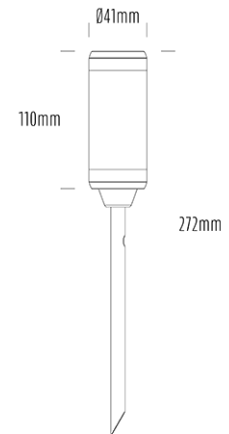

Spike Uplight

SPECIFICATIONS

Product Code	AQL-105
Family	Lumena
Construction Material	CNC Machined & Anodised Aluminium 6061
Cable	900mm Aqualux 2-Core Silicone / PTFE Cable
IP Rating	IP67
Warranty	5 Year Aqualux Warranty

CONFIGURED OPTIONS

Variant Code	AQL-105-A3X0072710Q
Body Colour	Dulux Medium Bronze 9068183K
Control Gear	12~24V AC / 24V DC
Rated Power	7W
Nominal Lumens	550 lm
CCT / Colour	2700K / 550mA
Optical	10
CRI	90
Other	AqualuxPLUS QuickConnect
Dimming	Optional 10V PWM (DC)