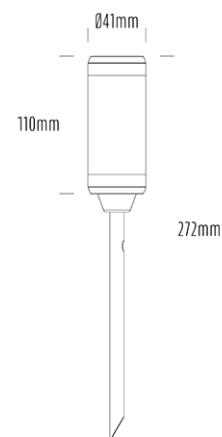

Spike Uplight

SPECIFICATIONS

Product Code	AQL-105
Family	Lumena
Construction Material	CNC Machined & Anodised Aluminium 6061
Cable	900mm Aqualux 2-Core Silicone / PTFE Cable
IP Rating	IP67
Warranty	5 Year Aqualux Warranty

CONFIGURED OPTIONS

Variant Code	AQL-105-A3X0045740Q
Body Colour	Dulux Medium Bronze 9068183K
Control Gear	12~24V AC / 24V DC
Rated Power	4W
Nominal Lumens	320 lm
CCT / Colour	5700K / 300mA
Optical	40
CRI	80
Other	AqualuxPLUS QuickConnect
Dimming	Optional 10V PWM (DC)