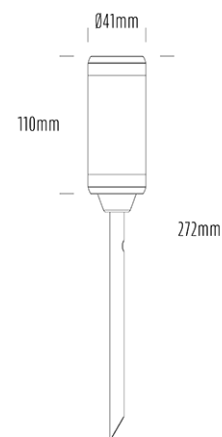

## SPECIFICATIONS

Product Code	AQL-105
Family	Lumena
Construction Material	CNC Machined & Anodised Aluminium 6061
Cable	900mm Aqualux 2-Core Silicone / PTFE Cable
IP Rating	IP67
Warranty	5 Year Aqualux Warranty

## CONFIGURED OPTIONS

Variant Code	AQL-105-A3X0043040Q
Body Colour	Dulux Medium Bronze 9068183K
Control Gear	12~24V AC / 24V DC
Rated Power	4W
Nominal Lumens	300 lm
CCT / Colour	3000K / 300mA
Optical	40
CRI	90
Other	AqualuxPLUS QuickConnect
Dimming	Optional 10V PWM (DC)