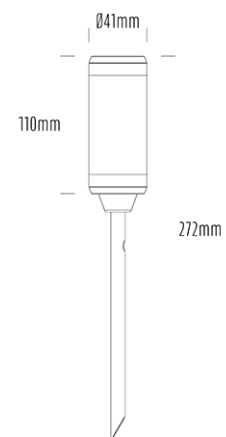

Spike Uplight

SPECIFICATIONS

Product Code	AQL-105
Family	Lumena
Construction Material	CNC Machined & Anodised Aluminium 6061
Cable	900mm Aqualux 2-Core Silicone / PTFE Cable
IP Rating	IP67
Warranty	5 Year Aqualux Warranty

CONFIGURED OPTIONS

Variant Code	AQL-105-A3D007RD40Q
Body Colour	Dulux Medium Bronze 9068183K
Control Gear	24VAC Triac Dimmable
Rated Power	7W
Nominal Lumens	280 lm
CCT / Colour	Red 630nm
Optical	40
CRI	00
Other	AqualuxPLUS QuickConnect
Dimming	Yes, TRIAC Primary Side