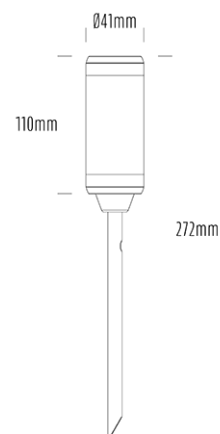

Spike Uplight

SPECIFICATIONS

Product Code	AQL-105
Family	Lumena
Construction Material	CNC Machined & Anodised Aluminium 6061
Cable	900mm Aqualux 2-Core Silicone / PTFE Cable
IP Rating	IP67
Warranty	5 Year Aqualux Warranty

CONFIGURED OPTIONS

Variant Code	AQL-105-A3D007RD25Q
Body Colour	Dulux Medium Bronze 9068183K
Control Gear	24VAC Triac Dimmable
Rated Power	7W
Nominal Lumens	280 lm
CCT / Colour	Red 630nm
Optical	25
CRI	00
Other	AqualuxPLUS QuickConnect
Dimming	Yes, TRIAC Primary Side