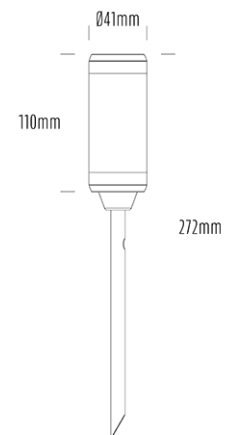

Spike Uplight

SPECIFICATIONS

Product Code	AQL-105
Family	Lumena
Construction Material	CNC Machined & Anodised Aluminium 6061
Cable	900mm Aqualux 2-Core Silicone / PTFE Cable
IP Rating	IP67
Warranty	5 Year Aqualux Warranty

CONFIGURED OPTIONS

Variant Code	AQL-105-A3D007BU40Q
Body Colour	Dulux Medium Bronze 9068183K
Control Gear	24VAC Triac Dimmable
Rated Power	7W
Nominal Lumens	160 lm
CCT / Colour	Blue 470nm
Optical	40
CRI	00
Other	AqualuxPLUS QuickConnect
Dimming	Yes, TRIAC Primary Side