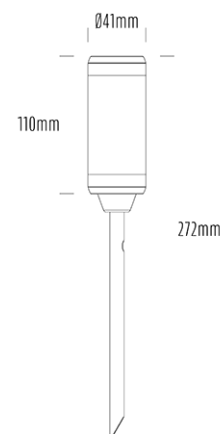

Spike Uplight

SPECIFICATIONS

Product Code	AQL-105
Family	Lumena
Construction Material	CNC Machined & Anodised Aluminium 6061
Cable	900mm Aqualux 2-Core Silicone / PTFE Cable
IP Rating	IP67
Warranty	5 Year Aqualux Warranty

CONFIGURED OPTIONS

Variant Code	AQL-105-A3D007AM40Q
Body Colour	Dulux Medium Bronze 9068183K
Control Gear	24VAC Triac Dimmable
Rated Power	7W
Nominal Lumens	320 lm
CCT / Colour	Amber 585nm
Optical	40
CRI	00
Other	AqualuxPLUS QuickConnect
Dimming	Yes, TRIAC Primary Side