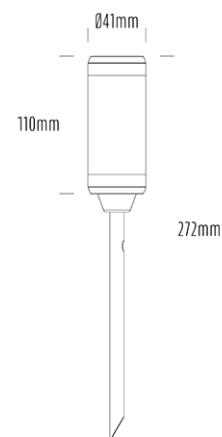

Spike Uplight

SPECIFICATIONS

| | |
|-----------------------|--|
| Product Code | AQL-105 |
| Family | Lumena |
| Construction Material | CNC Machined & Anodised Aluminium 6061 |
| Cable | 900mm Aqualux 2-Core Silicone / PTFE Cable |
| IP Rating | IP67 |
| Warranty | 5 Year Aqualux Warranty |

CONFIGURED OPTIONS

| | |
|----------------|------------------------------|
| Variant Code | AQL-105-A3D0075725Q |
| Body Colour | Dulux Medium Bronze 9068183K |
| Control Gear | 24VAC Triac Dimmable |
| Rated Power | 7W |
| Nominal Lumens | 600 lm |
| CCT / Colour | 5700K / 550mA |
| Optical | 25 |
| CRI | 80 |
| Other | AqualuxPLUS QuickConnect |
| Dimming | Yes, TRIAC Primary Side |