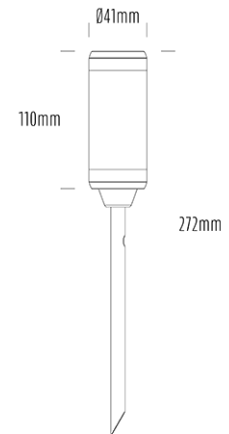

Spike Uplight

SPECIFICATIONS

Product Code	AQL-105
Family	Lumena
Construction Material	CNC Machined & Anodised Aluminium 6061
Cable	900mm Aqualux 2-Core Silicone / PTFE Cable
IP Rating	IP67
Warranty	5 Year Aqualux Warranty

CONFIGURED OPTIONS

Variant Code	AQL-105-A3D0072710Q
Body Colour	Dulux Medium Bronze 9068183K
Control Gear	24VAC Triac Dimmable
Rated Power	7W
Nominal Lumens	550 lm
CCT / Colour	2700K / 550mA
Optical	10
CRI	90
Other	AqualuxPLUS QuickConnect
Dimming	Yes, TRIAC Primary Side