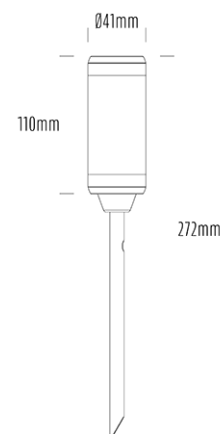

Spike Uplight

SPECIFICATIONS

Product Code	AQL-105
Family	Lumena
Construction Material	CNC Machined & Anodised Aluminium 6061
Cable	900mm Aqualux 2-Core Silicone / PTFE Cable
IP Rating	IP67
Warranty	5 Year Aqualux Warranty

CONFIGURED OPTIONS

Variant Code	AQL-105-A3D0043025Q
Body Colour	Dulux Medium Bronze 9068183K
Control Gear	24VAC Triac Dimmable
Rated Power	4W
Nominal Lumens	300 lm
CCT / Colour	3000K / 300mA
Optical	25
CRI	90
Other	AqualuxPLUS QuickConnect
Dimming	Yes, TRIAC Primary Side