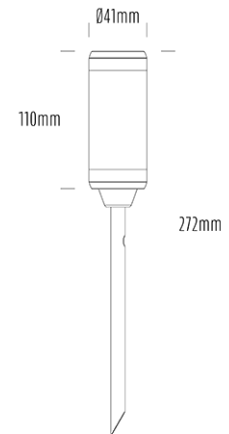

Spike Uplight

SPECIFICATIONS

Product Code	AQL-105
Family	Lumena
Construction Material	CNC Machined & Anodised Aluminium 6061
Cable	900mm Aqualux 2-Core Silicone / PTFE Cable
IP Rating	IP67
Warranty	5 Year Aqualux Warranty

CONFIGURED OPTIONS

Variant Code	AQL-105-A3D0042725Q
Body Colour	Dulux Medium Bronze 9068183K
Control Gear	24VAC Triac Dimmable
Rated Power	4W
Nominal Lumens	300 lm
CCT / Colour	2700K / 300mA
Optical	25
CRI	90
Other	AqualuxPLUS QuickConnect
Dimming	Yes, TRIAC Primary Side