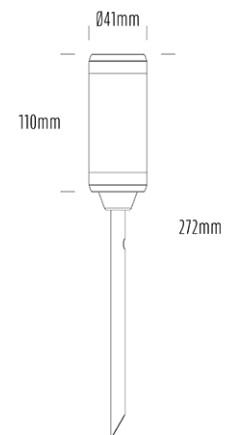

Spike Uplight

SPECIFICATIONS

Product Code	AQL-105
Family	Lumena
Construction Material	CNC Machined & Anodised Aluminium 6061
Cable	900mm Aqualux 2-Core Silicone / PTFE Cable
IP Rating	IP67
Warranty	5 Year Aqualux Warranty

CONFIGURED OPTIONS

Variant Code	AQL-105-A3D0042710Q
Body Colour	Dulux Medium Bronze 9068183K
Control Gear	24VAC Triac Dimmable
Rated Power	4W
Nominal Lumens	300 lm
CCT / Colour	2700K / 300mA
Optical	10
CRI	90
Other	AqualuxPLUS QuickConnect
Dimming	Yes, TRIAC Primary Side