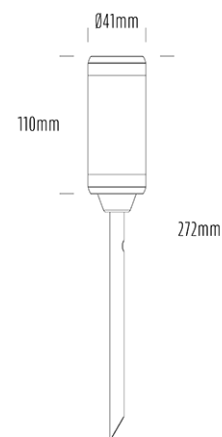

Spike Uplight

SPECIFICATIONS

Product Code	AQL-105
Family	Lumena
Construction Material	CNC Machined & Anodised Aluminium 6061
Cable	900mm Aqualux 2-Core Silicone / PTFE Cable
IP Rating	IP67
Warranty	5 Year Aqualux Warranty

CONFIGURED OPTIONS

Variant Code	AQL-105-A2X007RD40Q
Body Colour	Dulux Black Ace 9069116F
Control Gear	12~24V AC / 24V DC
Rated Power	7W
Nominal Lumens	280 lm
CCT / Colour	Red 630nm
Optical	40
CRI	00
Other	AqualuxPLUS QuickConnect
Dimming	Optional 10V PWM (DC)