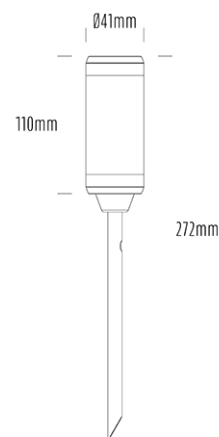

Spike Uplight

SPECIFICATIONS

Product Code	AQL-105
Family	Lumena
Construction Material	CNC Machined & Anodised Aluminium 6061
Cable	900mm Aqualux 2-Core Silicone / PTFE Cable
IP Rating	IP67
Warranty	5 Year Aqualux Warranty

CONFIGURED OPTIONS

Variant Code	AQL-105-A2X007GN40Q
Body Colour	Dulux Black Ace 9069116F
Control Gear	12~24V AC / 24V DC
Rated Power	7W
Nominal Lumens	420 lm
CCT / Colour	Green 530nm
Optical	40
CRI	00
Other	AqualuxPLUS QuickConnect
Dimming	Optional 10V PWM (DC)