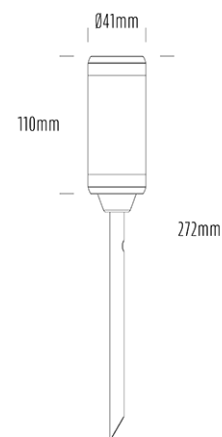

Spike Uplight

SPECIFICATIONS

Product Code	AQL-105
Family	Lumena
Construction Material	CNC Machined & Anodised Aluminium 6061
Cable	900mm Aqualux 2-Core Silicone / PTFE Cable
IP Rating	IP67
Warranty	5 Year Aqualux Warranty

CONFIGURED OPTIONS

Variant Code	AQL-105-A2X007GN25Q
Body Colour	Dulux Black Ace 9069116F
Control Gear	12~24V AC / 24V DC
Rated Power	7W
Nominal Lumens	420 lm
CCT / Colour	Green 530nm
Optical	25
CRI	00
Other	AqualuxPLUS QuickConnect
Dimming	Optional 10V PWM (DC)