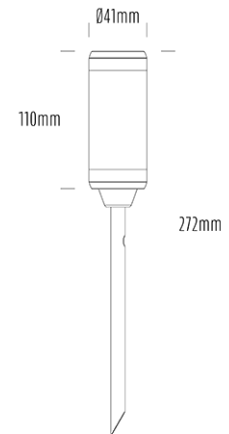

## SPECIFICATIONS

Product Code	AQL-105
Family	Lumena
Construction Material	CNC Machined & Anodised Aluminium 6061
Cable	900mm Aqualux 2-Core Silicone / PTFE Cable
IP Rating	IP67
Warranty	5 Year Aqualux Warranty

## CONFIGURED OPTIONS

Variant Code	AQL-105-A2X007BU40Q
Body Colour	Dulux Black Ace 9069116F
Control Gear	12~24V AC / 24V DC
Rated Power	7W
Nominal Lumens	160 lm
CCT / Colour	Blue 470nm
Optical	40
CRI	00
Other	AqualuxPLUS QuickConnect
Dimming	Optional 10V PWM (DC)