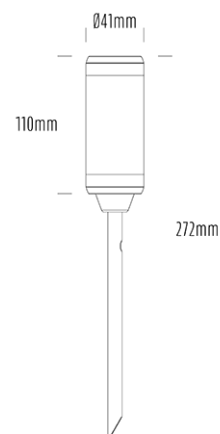

Spike Uplight

SPECIFICATIONS

Product Code	AQL-105
Family	Lumena
Construction Material	CNC Machined & Anodised Aluminium 6061
Cable	900mm Aqualux 2-Core Silicone / PTFE Cable
IP Rating	IP67
Warranty	5 Year Aqualux Warranty

CONFIGURED OPTIONS

Variant Code	AQL-105-A2X007BU25Q
Body Colour	Dulux Black Ace 9069116F
Control Gear	12~24V AC / 24V DC
Rated Power	7W
Nominal Lumens	160 lm
CCT / Colour	Blue 470nm
Optical	25
CRI	00
Other	AqualuxPLUS QuickConnect
Dimming	Optional 10V PWM (DC)