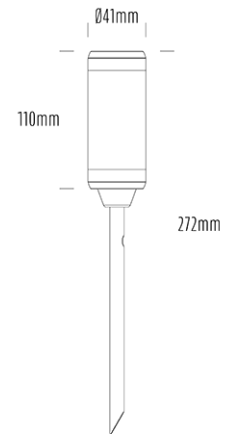

Spike Uplight

SPECIFICATIONS

Product Code	AQL-105
Family	Lumena
Construction Material	CNC Machined & Anodised Aluminium 6061
Cable	900mm Aqualux 2-Core Silicone / PTFE Cable
IP Rating	IP67
Warranty	5 Year Aqualux Warranty

CONFIGURED OPTIONS

Variant Code	AQL-105-A2X007AM10Q
Body Colour	Dulux Black Ace 9069116F
Control Gear	12~24V AC / 24V DC
Rated Power	7W
Nominal Lumens	320 lm
CCT / Colour	Amber 585nm
Optical	10
CRI	00
Other	AqualuxPLUS QuickConnect
Dimming	Optional 10V PWM (DC)