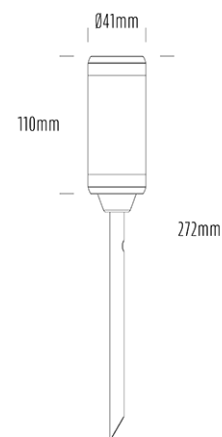

Spike Uplight

SPECIFICATIONS

Product Code	AQL-105
Family	Lumena
Construction Material	CNC Machined & Anodised Aluminium 6061
Cable	900mm Aqualux 2-Core Silicone / PTFE Cable
IP Rating	IP67
Warranty	5 Year Aqualux Warranty

CONFIGURED OPTIONS

Variant Code	AQL-105-A2X0075740Q
Body Colour	Dulux Black Ace 9069116F
Control Gear	12~24V AC / 24V DC
Rated Power	7W
Nominal Lumens	600 lm
CCT / Colour	5700K / 550mA
Optical	40
CRI	80
Other	AqualuxPLUS QuickConnect
Dimming	Optional 10V PWM (DC)