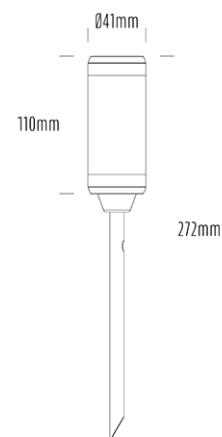

Spike Uplight

SPECIFICATIONS

Product Code	AQL-105
Family	Lumena
Construction Material	CNC Machined & Anodised Aluminium 6061
Cable	900mm Aqualux 2-Core Silicone / PTFE Cable
IP Rating	IP67
Warranty	5 Year Aqualux Warranty

CONFIGURED OPTIONS

Variant Code	AQL-105-A2X0073040Q
Body Colour	Dulux Black Ace 9069116F
Control Gear	12~24V AC / 24V DC
Rated Power	7W
Nominal Lumens	550 lm
CCT / Colour	3000K / 550mA
Optical	40
CRI	90
Other	AqualuxPLUS QuickConnect
Dimming	Optional 10V PWM (DC)