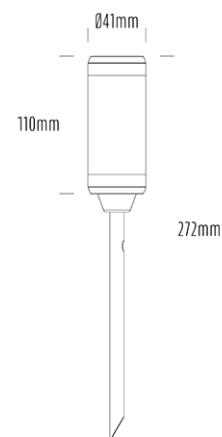

## SPECIFICATIONS

Product Code	AQL-105
Family	Lumena
Construction Material	CNC Machined & Anodised Aluminium 6061
Cable	900mm Aqualux 2-Core Silicone / PTFE Cable
IP Rating	IP67
Warranty	5 Year Aqualux Warranty

## CONFIGURED OPTIONS

Variant Code	AQL-105-A2X0073010Q
Body Colour	Dulux Black Ace 9069116F
Control Gear	12~24V AC / 24V DC
Rated Power	7W
Nominal Lumens	550 lm
CCT / Colour	3000K / 550mA
Optical	10
CRI	90
Other	AqualuxPLUS QuickConnect
Dimming	Optional 10V PWM (DC)