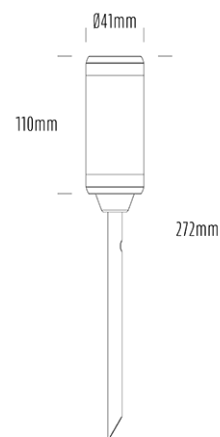

Spike Uplight

SPECIFICATIONS

Product Code	AQL-105
Family	Lumena
Construction Material	CNC Machined & Anodised Aluminium 6061
Cable	900mm Aqualux 2-Core Silicone / PTFE Cable
IP Rating	IP67
Warranty	5 Year Aqualux Warranty

CONFIGURED OPTIONS

Variant Code	AQL-105-A2X0072710Q
Body Colour	Dulux Black Ace 9069116F
Control Gear	12~24V AC / 24V DC
Rated Power	7W
Nominal Lumens	550 lm
CCT / Colour	2700K / 550mA
Optical	10
CRI	90
Other	AqualuxPLUS QuickConnect
Dimming	Optional 10V PWM (DC)