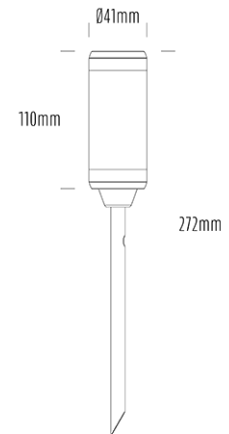

Spike Uplight

SPECIFICATIONS

Product Code	AQL-105
Family	Lumena
Construction Material	CNC Machined & Anodised Aluminium 6061
Cable	900mm Aqualux 2-Core Silicone / PTFE Cable
IP Rating	IP67
Warranty	5 Year Aqualux Warranty

CONFIGURED OPTIONS

Variant Code	AQL-105-A2X0045710Q
Body Colour	Dulux Black Ace 9069116F
Control Gear	12~24V AC / 24V DC
Rated Power	4W
Nominal Lumens	320 lm
CCT / Colour	5700K / 300mA
Optical	10
CRI	80
Other	AqualuxPLUS QuickConnect
Dimming	Optional 10V PWM (DC)