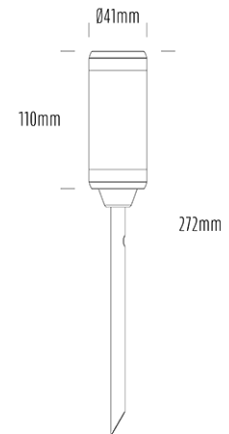

Spike Uplight

SPECIFICATIONS

Product Code	AQL-105
Family	Lumena
Construction Material	CNC Machined & Anodised Aluminium 6061
Cable	900mm Aqualux 2-Core Silicone / PTFE Cable
IP Rating	IP67
Warranty	5 Year Aqualux Warranty

CONFIGURED OPTIONS

Variant Code	AQL-105-A2X0043040Q
Body Colour	Dulux Black Ace 9069116F
Control Gear	12~24V AC / 24V DC
Rated Power	4W
Nominal Lumens	300 lm
CCT / Colour	3000K / 300mA
Optical	40
CRI	90
Other	AqualuxPLUS QuickConnect
Dimming	Optional 10V PWM (DC)