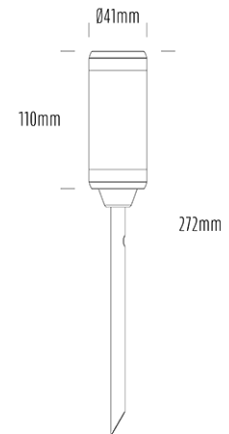

## SPECIFICATIONS

Product Code	AQL-105
Family	Lumena
Construction Material	CNC Machined & Anodised Aluminium 6061
Cable	900mm Aqualux 2-Core Silicone / PTFE Cable
IP Rating	IP67
Warranty	5 Year Aqualux Warranty

## CONFIGURED OPTIONS

Variant Code	AQL-105-A2X0043010Q
Body Colour	Dulux Black Ace 9069116F
Control Gear	12~24V AC / 24V DC
Rated Power	4W
Nominal Lumens	300 lm
CCT / Colour	3000K / 300mA
Optical	10
CRI	90
Other	AqualuxPLUS QuickConnect
Dimming	Optional 10V PWM (DC)