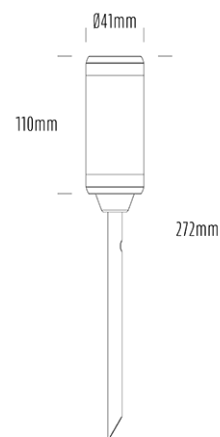

Spike Uplight

SPECIFICATIONS

Product Code	AQL-105
Family	Lumena
Construction Material	CNC Machined & Anodised Aluminium 6061
Cable	900mm Aqualux 2-Core Silicone / PTFE Cable
IP Rating	IP67
Warranty	5 Year Aqualux Warranty

CONFIGURED OPTIONS

Variant Code	AQL-105-A2X0042740Q
Body Colour	Dulux Black Ace 9069116F
Control Gear	12~24V AC / 24V DC
Rated Power	4W
Nominal Lumens	300 lm
CCT / Colour	2700K / 300mA
Optical	40
CRI	90
Other	AqualuxPLUS QuickConnect
Dimming	Optional 10V PWM (DC)