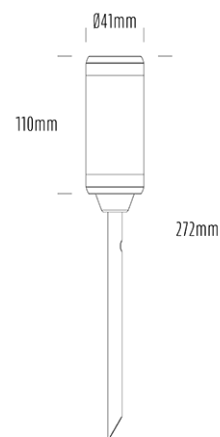

## SPECIFICATIONS

Product Code	AQL-105
Family	Lumena
Construction Material	CNC Machined & Anodised Aluminium 6061
Cable	900mm Aqualux 2-Core Silicone / PTFE Cable
IP Rating	IP67
Warranty	5 Year Aqualux Warranty

## CONFIGURED OPTIONS

Variant Code	AQL-105-A2X0042710Q
Body Colour	Dulux Black Ace 9069116F
Control Gear	12~24V AC / 24V DC
Rated Power	4W
Nominal Lumens	300 lm
CCT / Colour	2700K / 300mA
Optical	10
CRI	90
Other	AqualuxPLUS QuickConnect
Dimming	Optional 10V PWM (DC)