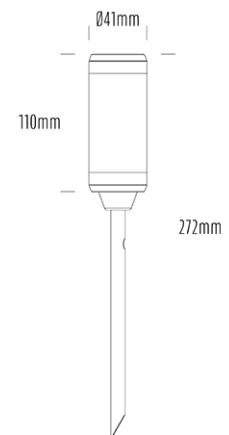

Spike Uplight

SPECIFICATIONS

Product Code	AQL-105
Family	Lumena
Construction Material	CNC Machined & Anodised Aluminium 6061
Cable	900mm Aqualux 2-Core Silicone / PTFE Cable
IP Rating	IP67
Warranty	5 Year Aqualux Warranty

CONFIGURED OPTIONS

Variant Code	AQL-105-A2D007RD10Q
Body Colour	Dulux Black Ace 9069116F
Control Gear	24VAC Triac Dimmable
Rated Power	7W
Nominal Lumens	280 lm
CCT / Colour	Red 630nm
Optical	10
CRI	00
Other	AqualuxPLUS QuickConnect
Dimming	Yes, TRIAC Primary Side